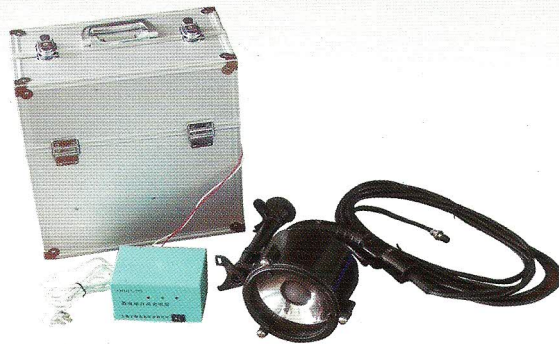

■ 锂电池救生衣灯 Lifejacket Light, Li-Battery

LG-3(98)

LG-5(08)

■ 救生衣灯 Lifejacket Light

PH2701-96(PH2701-83)  
干电池/Dry Battery

PH2703

海水电池/Seawater Battery

HYD901

■ 救生圈灯 Lifebuoy Light

XTQD-1  
干电池/Dry Battery

XTQD-1(L)  
锂电池/Li Battery

GL-10/96  
干电池/Dry Battery

GC-41(E40)

货舱灯/Cargo Light

GC-59  
(B22/E27)

白昼信号灯/Day Signal Light

救生筏灯/Liferaft Light

水密电筒/Waterproof Torch

防爆灯/Safety Light

WS-97L  
搜索灯/Search Light