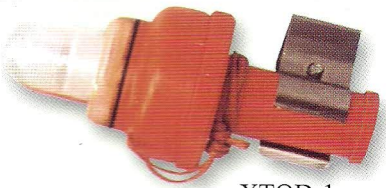

■ 锂电池救生衣灯 Lifejacket Light, Li-Battery

LG-3(98)

LG-5(08)

■ 救生衣灯 Lifejacket Light

PH2701-96(PH2701-83)  
干电池/Dry Battery

PH2703

海水电池/Seawater Battery

HYD901

■ 救生圈灯 Lifebuoy Light

XTQD-1  
干电池/Dry Battery

XTQD-1(L)  
锂电池/Li Battery

GL-10/96  
干电池/Dry Battery

GC-41(E40)

货舱灯/Cargo Light

GC-59  
(B22/E27)

白昼信号灯/Day Signal Light