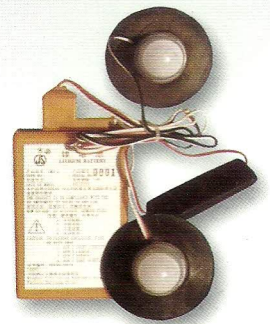

■ 锂电池救生衣灯 Lifejacket Light, Li-Battery

LG-3(98)

LG-5(08)

■ 救生衣灯 Lifejacket Light

PH2701-96(PH2701-83)  
干电池/Dry Battery

PH2703

海水电池/Seawater Battery

HYD901

■ 救生圈灯 Lifebuoy Light

XTQD-1  
干电池/Dry Battery

XTQD-1(L)  
锂电池/Li Battery

GL-10/96  
干电池/Dry Battery

GC-41(E40)

货舱灯/Cargo Light

GC-59  
(B22/E27)

白昼信号灯/Day Signal Light

救生筏灯/Liferaft Light

水密电筒/Waterproof Torch

防爆灯/Safety Light

WS-97L  
搜索灯/Search Light