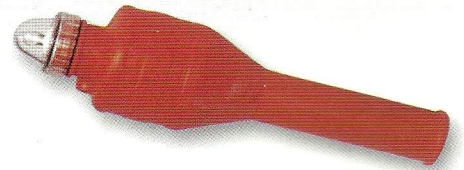

GL-10/96
干电池/Dry Battery