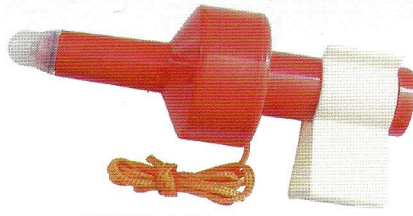

■ 锂电池救生衣灯 Lifejacket Light, Li-Battery

LG-3(98)

LG-5(08)

■ 救生衣灯 Lifejacket Light

PH2701-96(PH2701-83)  
干电池/Dry Battery

PH2703

海水电池/Seawater Battery

HYD901

■ 救生圈灯 Lifebuoy Light

XTQD-1  
干电池/Dry Battery

XTQD-1(L)  
锂电池/Li Battery

GL-10/96  
干电池/Dry Battery

GC-41(E40)

货舱灯/Cargo Light

GC-59  
(B22/E27)

白昼信号灯/Day Signal Light

救生筏灯/Liferaft Light

水密电筒/Waterproof Torch

防爆灯/Safety Light

WS-97L  
搜索灯/Search Light