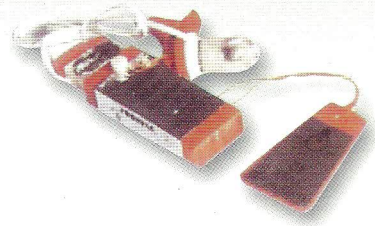

■ 锂电池救生衣灯 Lifejacket Light, Li-Battery

LG-3(98)

LG-5(08)

■ 救生衣灯 Lifejacket Light

PH2701-96(PH2701-83)  
干电池/Dry Battery

PH2703

海水电池/Seawater Battery

HYD901

■ 救生圈灯 Lifebuoy Light

XTQD-1  
干电池/Dry Battery

XTQD-1(L)  
锂电池/Li Battery

GL-10/96  
干电池/Dry Battery

GC-41(E40)

货舱灯/Cargo Light

GC-59  
(B22/E27)

白昼信号灯/Day Signal Light